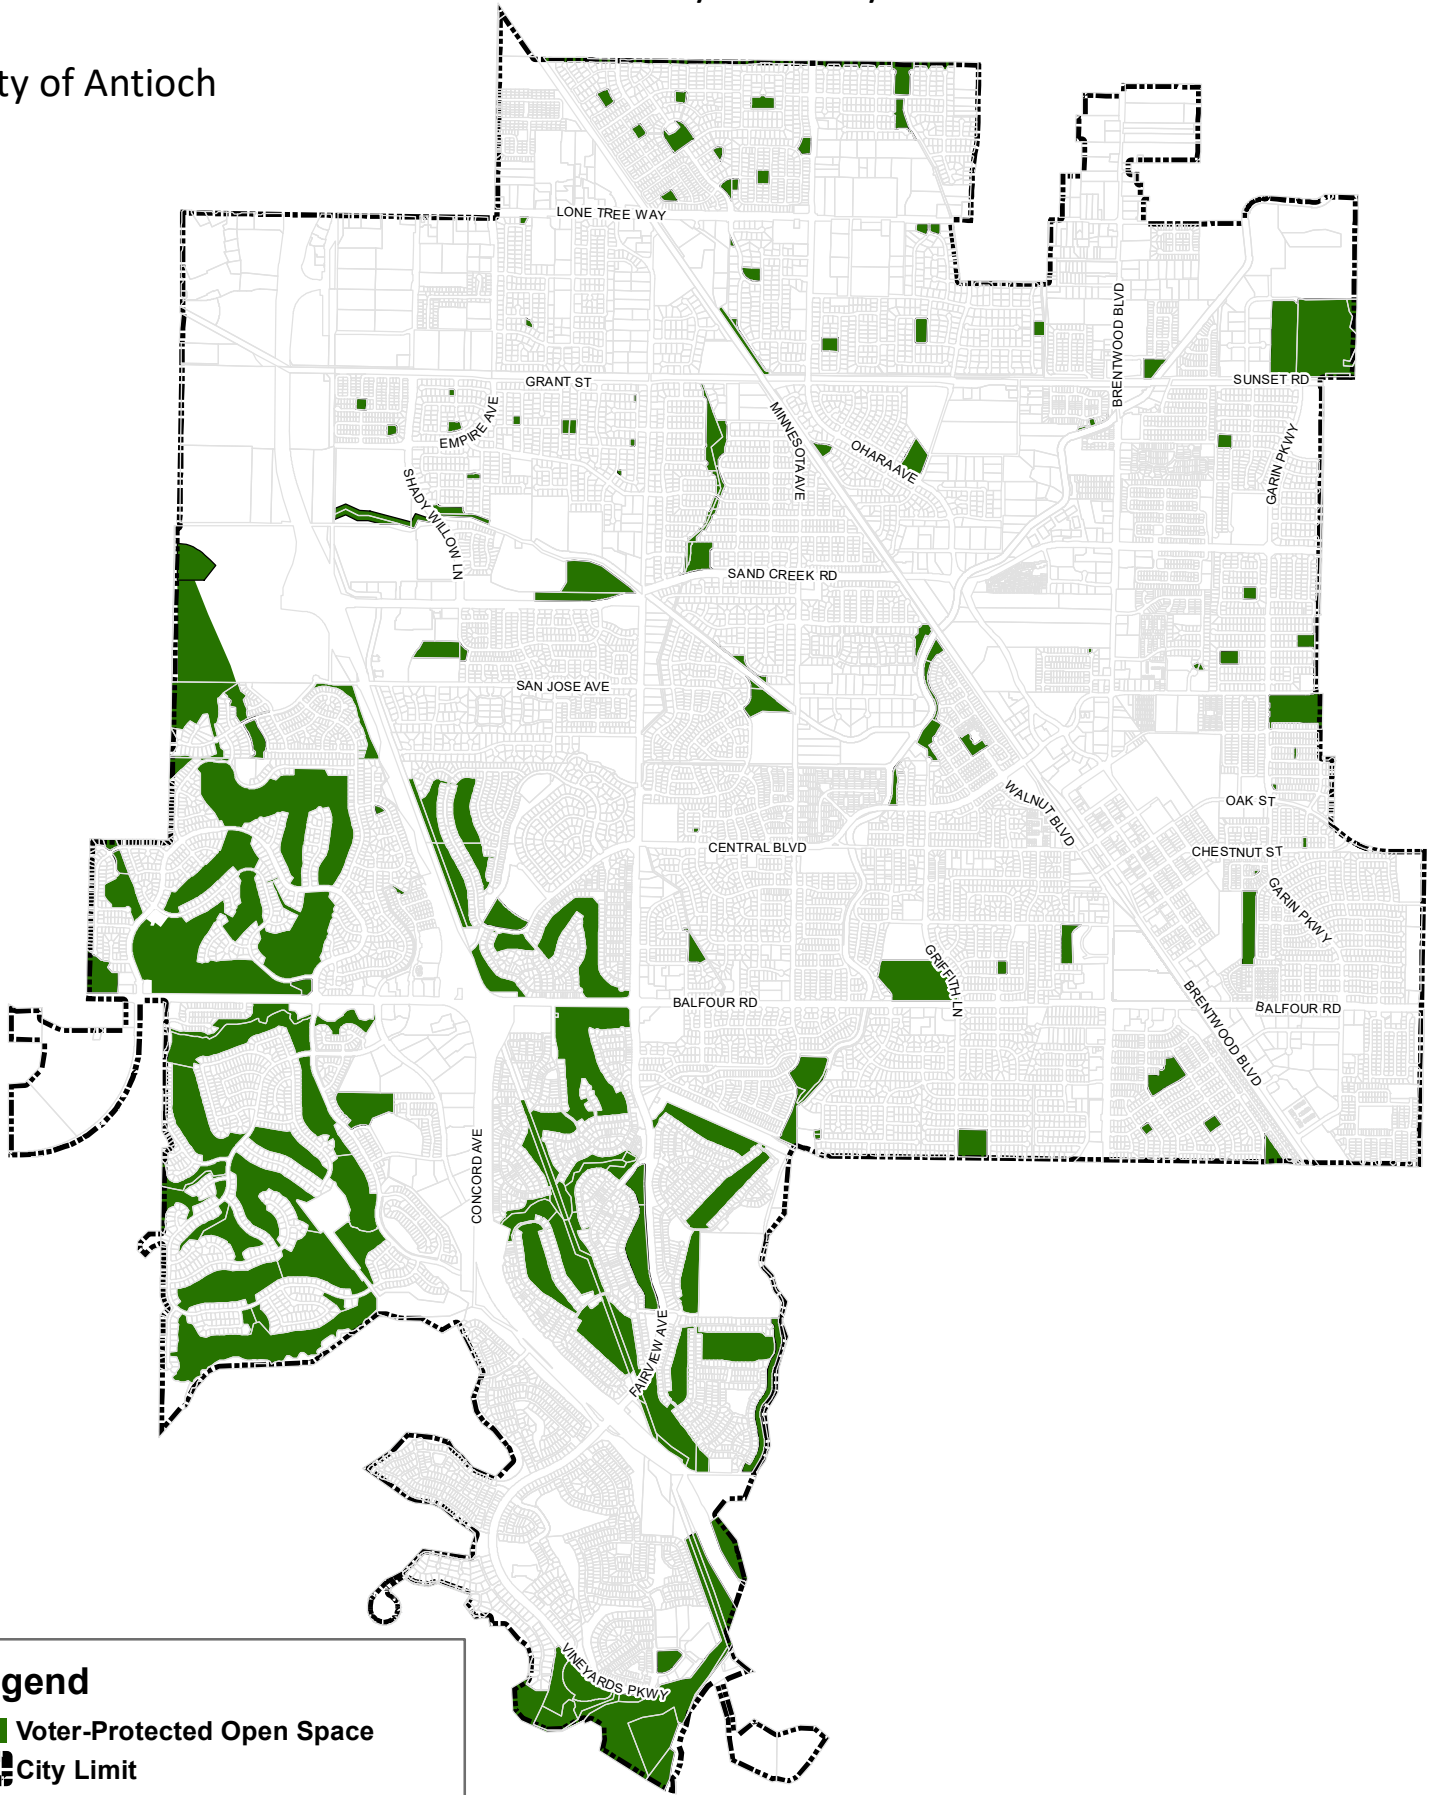

City of Oakley

City of Antioch

Legend

- Voter-Protected Open Space
- City Limit

This map shows the location of the Open Space Overlay established by the Brentwood Voter-Protected Open Space Initiative.